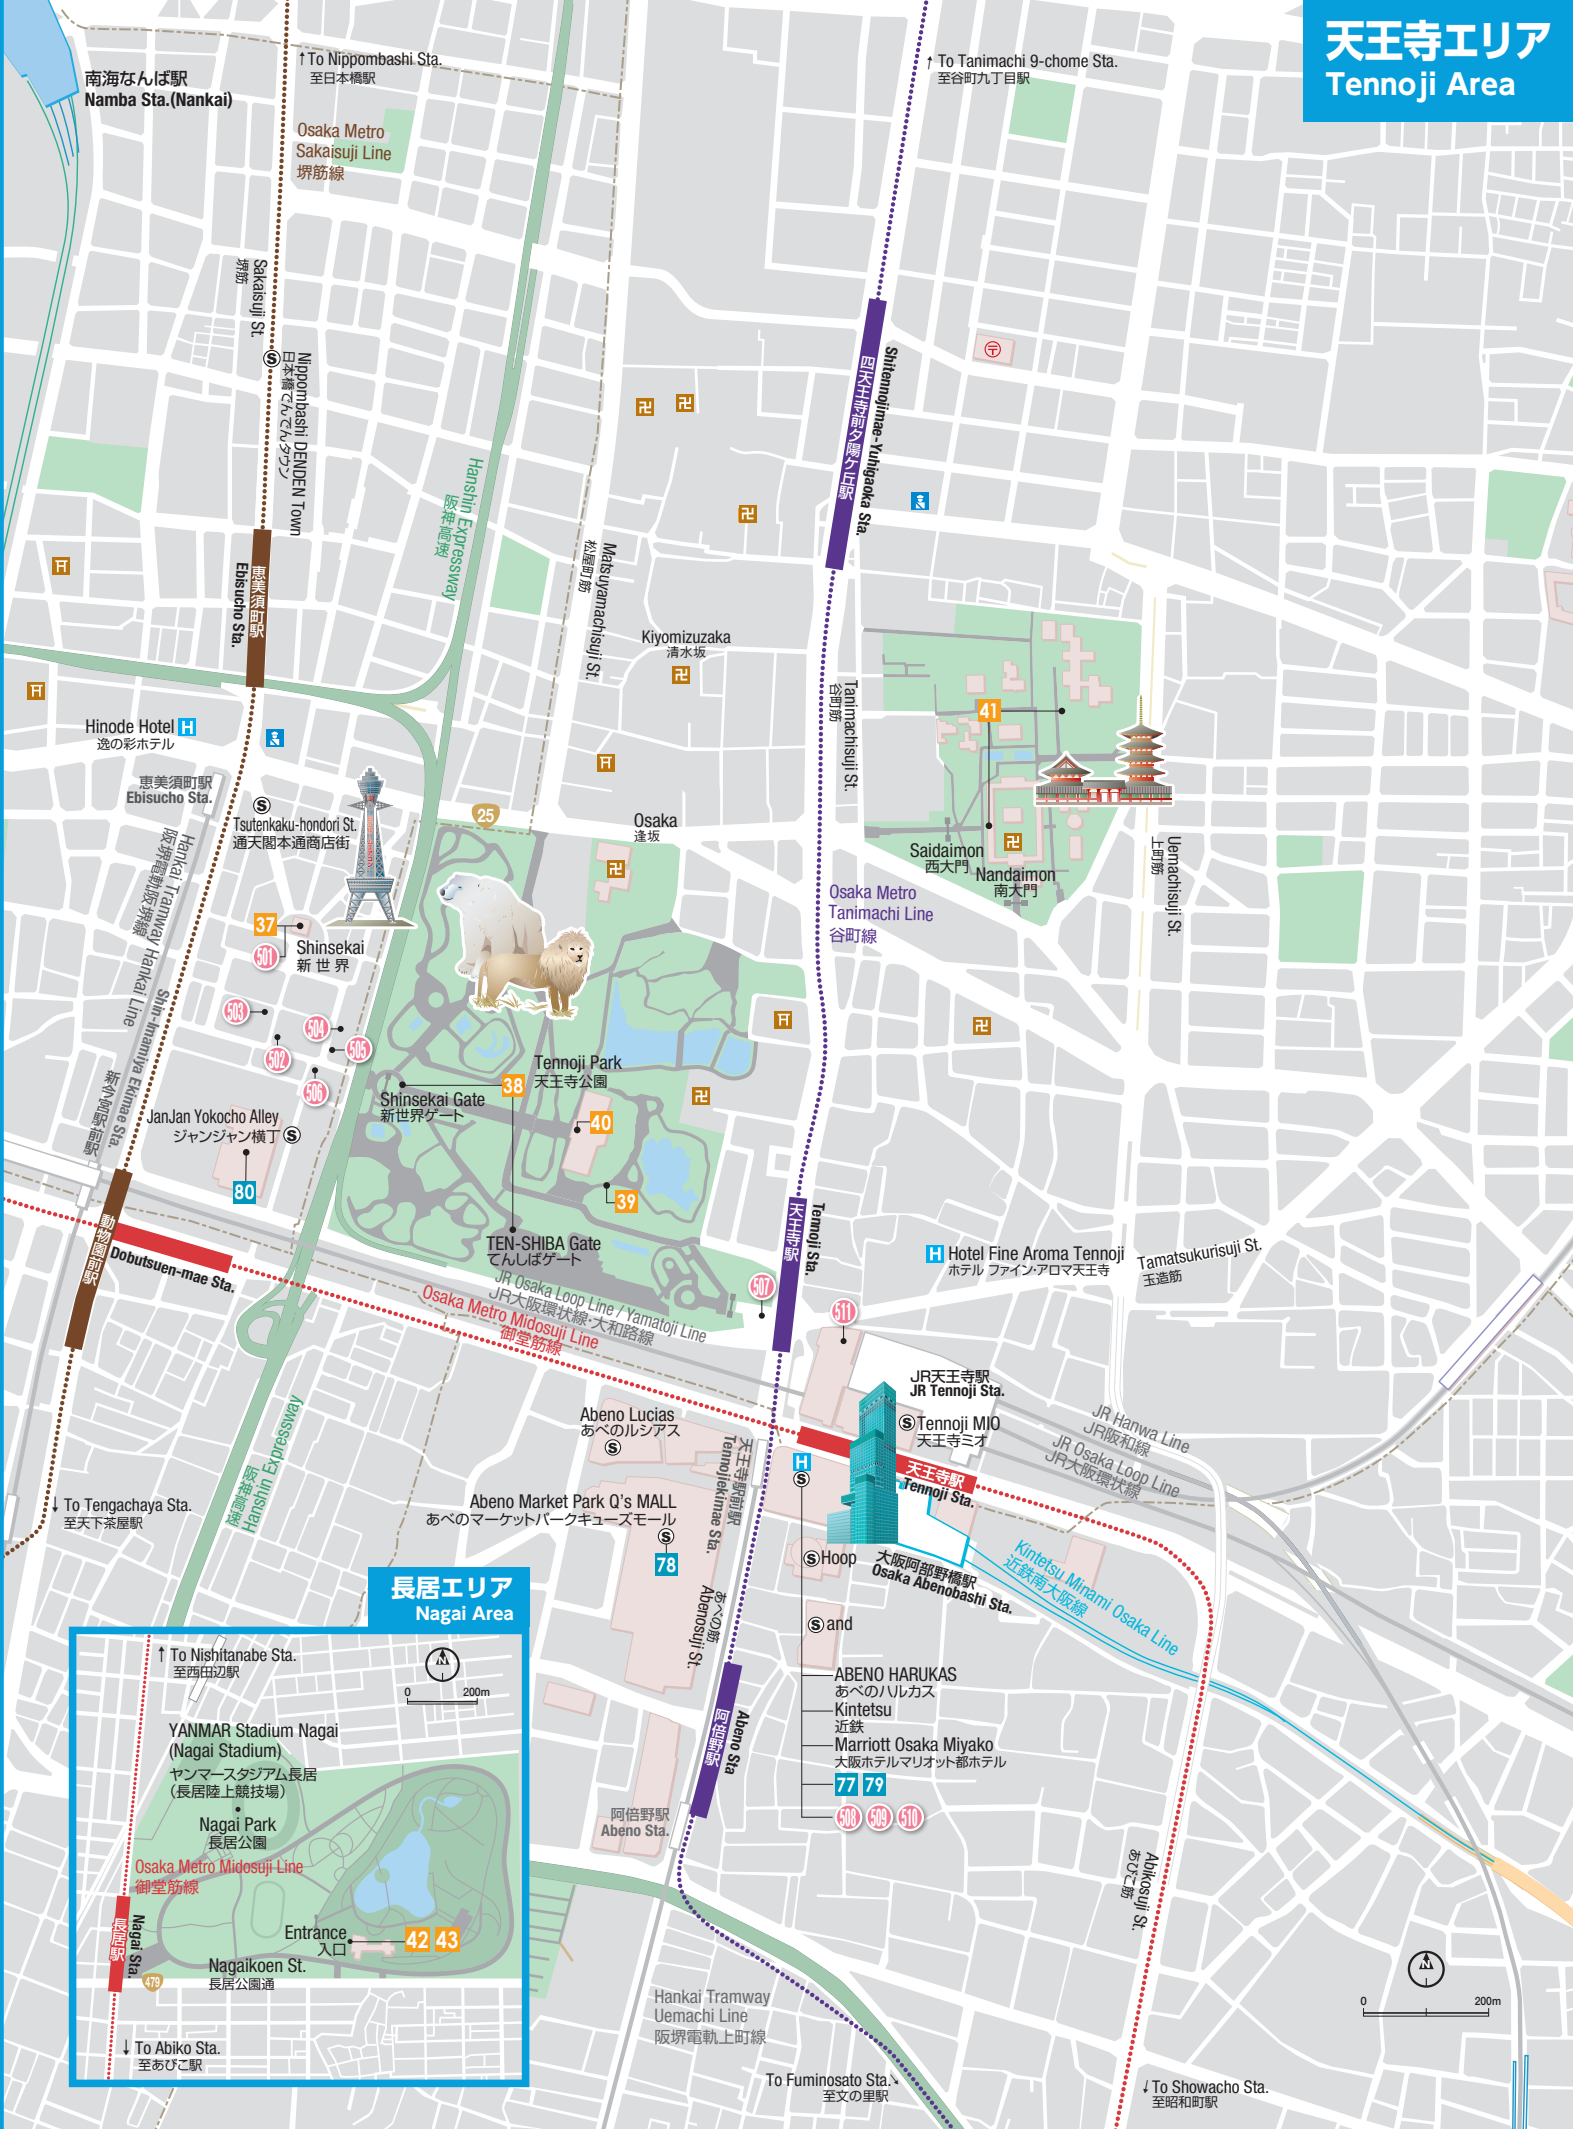

# 天王寺エリア Tennoji Area

## 長居エリア Nagai Area

(凡例) (A legend)  
 00...無料施設 Free admission facilities  
 00...特典施設 Facilities with benefits  
 S...ショッピング Shopping  
 H...ホテル Hotel  
 F...神社 Shrine  
 卍...寺 Temple  
 郵便局 Post Office  
 警察署 Police Station

▶ JR・阪堺線利用不可 ▶ JR and Hankai train are unavailable.  
 ▶ 阪急・阪神・京阪・南海・近鉄は2日券では利用不可  
 ▶ Hankyu, Hanshin, Keihan, Nankai and Kintetsu trains are unavailable for use with a 2 day pass.